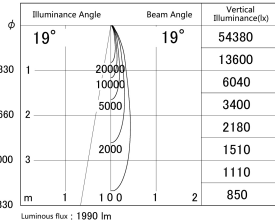

Item no. DD161-2520WW9035

Series Name: AMMA Φ80 series Lens type adjustable Antiglare (DD161-AG)

■ Lighting Distribution Curve (cd/1000 lm)

Installation	Recessed mount
Type	High-efficiency antiglare type adjustable downlight
Fixture wattage	24W
Beam angle	19deg
Color Temp.	3500K
CRI	Ra>90
Luminous	1991 lm
Body	Die-castaluminumalloy
Body finish	N/A
Trim finish	White
Reflector finish	White
IP Rate	IP20
Light source	COB module
Input Voltage	AC220~240V
Dimming Type	Non-Dimmable
Certificate	CE,CCC
Cut Hole	80mm