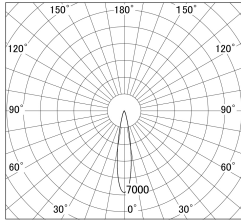

■ Lighting Distribution Curve (cd/1000 lm)