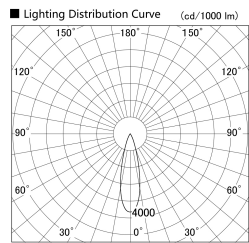

Item no. DD161-2525WW9035

Series Name: AMMA Φ80 series Lens type adjustable Antiglare (DD161-AG)

|                  |   |
|------------------|---|
| Installation     | Recessed mount                                      |
| Type             | High-efficiency antiglare type adjustable downlight |
| Fixture wattage  | 24W   |
| Beam angle       | 27deg   |
| Color Temp.      | 3500K   |
| CRI              | Ra>90   |
| Luminous         | 2141 lm   |
| Body             | Die-castaluminumalloy                               |
| Body finish      | N/A   |
| Trim finish      | White   |
| Reflector finish | White   |
| IP Rate          | IP20  |
| Light source     | COB module  |
| Input Voltage    | AC220~240V  |
| Dimming Type     | Non-Dimmable  |
| Certificate      | CE,CCC  |
| Cut Hole         | 80mm  |