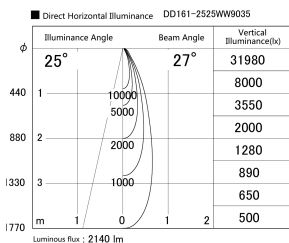

Item no. DD161-2525WW9035

Series Name: AMMA Φ80 series Lens type adjustable Antiglare (DD161-AG)

|                  |   |
|------------------|---|
| Installation     | Recessed mount                                      |
| Type             | High-efficiency antiglare type adjustable downlight |
| Fixture wattage  | 24W   |
| Beam angle       | 27deg   |
| Color Temp.      | 3500K   |
| CRI              | Ra>90   |
| Luminous         | 2141 lm   |
| Body             | Die-castaluminumalloy                               |
| Body finish      | N/A   |
| Trim finish      | White   |
| Reflector finish | White   |
| IP Rate          | IP20  |
| Light source     | COB module  |
| Input Voltage    | AC220~240V  |
| Dimming Type     | Non-Dimmable  |
| Certificate      | CE,CCC  |
| Cut Hole         | 80mm  |