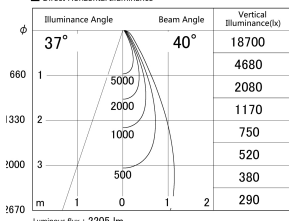

Item no. DD161-2540WW9035

Series Name: AMMA Φ80 series Lens type adjustable Antiglare (DD161-AG)

■ Lighting Distribution Curve (cd/1000 lm)

Installation	Recessed mount
Type	High-efficiency antiglare type adjustable downlight
Fixture wattage	24W
Beam angle	40deg
Color Temp.	3500K
CRI	Ra>90
Luminous	2207 lm
Body	Die-castaluminumalloy
Body finish	N/A
Trim finish	White
Reflector finish	White
IP Rate	IP20
Light source	COB module
Input Voltage	AC220~240V
Dimming Type	Non-Dimmable
Certificate	CE,CCC
Cut Hole	80mm