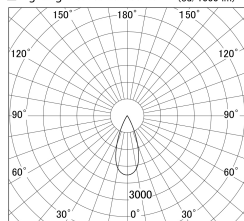

■ Lighting Distribution Curve (cd/1000 lm)