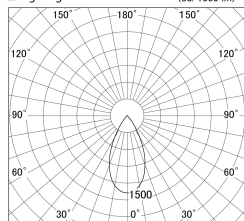

■ Lighting Distribution Curve (cd/1000 lm)