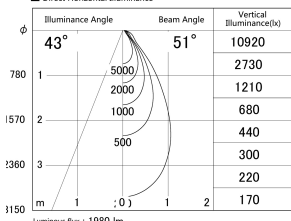

Item no. DD161-2545WW9035

Series Name: AMMA Φ80 series Lens type adjustable Antiglare (DD161-AG)

■ Lighting Distribution Curve (cd/1000 lm)

Installation	Recessed mount
Type	High-efficiency antiglare type adjustable downlight
Fixture wattage	24W
Beam angle	51deg
Color Temp.	3500K
CRI	Ra>90
Luminous	1978 lm
Body	Die-castaluminumalloy
Body finish	N/A
Trim finish	White
Reflector finish	White
IP Rate	IP20
Light source	COB module
Input Voltage	AC220~240V
Dimming Type	Non-Dimmable
Certificate	CE,CCC
Cut Hole	80mm