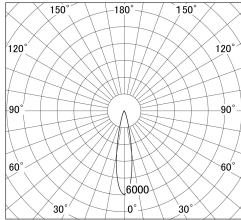

■ Lighting Distribution Curve (cd/1000 lm)