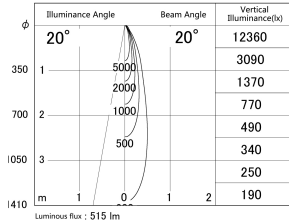

Item no. DD161-0520WW9040

Series Name: AMMA Φ80 series Lens type adjustable Antiglare (DD161-AG)

■ Lighting Distribution Curve (cd/1000 lm)

Installation	Recessed mount
Type	High-efficiency antiglare type adjustable downlight
Fixture wattage	5W
Beam angle	20deg
Color Temp.	4000K
CRI	Ra>90
Luminous	516 lm
Body	Die-cast aluminum alloy
Body finish	N/A
Trim finish	White
Reflector finish	White
IP Rate	IP20
Light source	COB module
Input Voltage	AC220~240V
Dimming Type	Non-Dimmable
Certificate	CE,CCC
Cut Hole	80mm