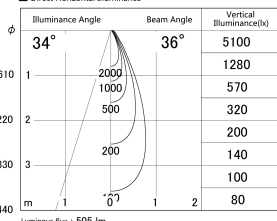

Item no. DD161-0535WW9040

Series Name: AMMA Φ80 series Lens type adjustable Antiglare (DD161-AG)

■ Lighting Distribution Curve (cd/1000 lm)

Installation	Recessed mount
Type	High-efficiency antiglare type adjustable downlight
Fixture wattage	5W
Beam angle	36deg
Color Temp.	4000K
CRI	Ra>90
Luminous	504 lm
Body	Die-castaluminumalloy
Body finish	N/A
Trim finish	White
Reflector finish	White
IP Rate	IP20
Light source	COB module
Input Voltage	AC220~240V
Dimming Type	Non-Dimmable
Certificate	CE,CCC
Cut Hole	80mm