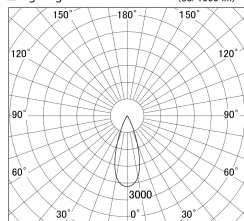

■ Lighting Distribution Curve (cd/1000 lm)