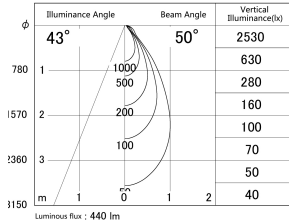

Item no. DD161-0545WW9040

Series Name: AMMA Φ80 series Lens type adjustable Antiglare (DD161-AG)

■ Lighting Distribution Curve (cd/1000 lm)

Installation	Recessed mount
Type	High-efficiency antiglare type adjustable downlight
Fixture wattage	5W
Beam angle	50deg
Color Temp.	4000K
CRI	Ra>90
Luminous	440 lm
Body	Die-castaluminumalloy
Body finish	N/A
Trim finish	White
Reflector finish	White
IP Rate	IP20
Light source	COB module
Input Voltage	AC220~240V
Dimming Type	Non-Dimmable
Certificate	CE,CCC
Cut Hole	80mm