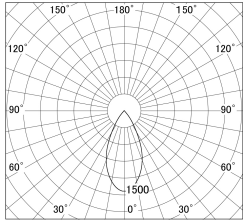

■ Lighting Distribution Curve (cd/1000 lm)