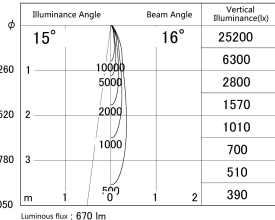

Item no. DD161-0815WW9040

Series Name: AMMA Φ80 series Lens type adjustable Antiglare (DD161-AG)

■ Lighting Distribution Curve (cd/1000 lm)

Installation	Recessed mount
Type	High-efficiency antiglare type adjustable downlight
Fixture wattage	7.5W
Beam angle	16deg
Color Temp.	4000K
CRI	Ra>90
Luminous	671 lm
Body	Die-castaluminumalloy
Body finish	N/A
Trim finish	White
Reflector finish	White
IP Rate	IP20
Light source	COB module
Input Voltage	AC220~240V
Dimming Type	Non-Dimmable
Certificate	CE,CCC
Cut Hole	80mm