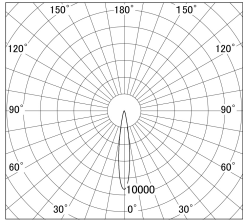

■ Lighting Distribution Curve (cd/1000 lm)