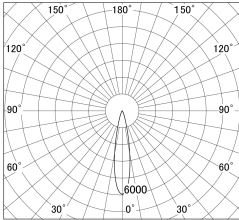

■ Lighting Distribution Curve (cd/1000 lm)