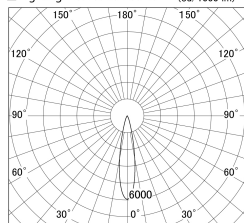

■ Lighting Distribution Curve (cd/1000 lm)