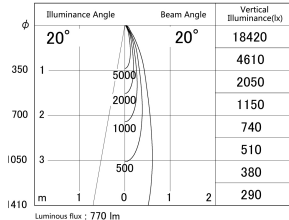

Item no. DD161-0820WW9040

Series Name: AMMA Φ80 series Lens type adjustable Antiglare (DD161-AG)

■ Lighting Distribution Curve (cd/1000 lm)

Installation	Recessed mount
Type	High-efficiency antiglare type adjustable downlight
Fixture wattage	7.5W
Beam angle	20deg
Color Temp.	4000K
CRI	Ra>90
Luminous	769 lm
Body	Die-castaluminumalloy
Body finish	N/A
Trim finish	White
Reflector finish	White
IP Rate	IP20
Light source	COB module
Input Voltage	AC220~240V
Dimming Type	Non-Dimmable
Certificate	CE,CCC
Cut Hole	80mm