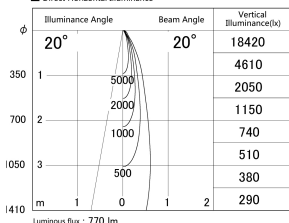

Item no. DD161-0820WW9040

Series Name: AMMA Φ80 series Lens type adjustable Antiglare (DD161-AG)

■ Lighting Distribution Curve (cd/1000 lm)

Installation	Recessed mount
Type	High-efficiency antiglare type adjustable downlight
Fixture wattage	7.5W
Beam angle	20deg
Color Temp.	4000K
CRI	Ra>90
Luminous	769 lm
Body	Die-castaluminumalloy
Body finish	N/A
Trim finish	White
Reflector finish	White
IP Rate	IP20
Light source	COB module
Input Voltage	AC220~240V
Dimming Type	Non-Dimmable
Certificate	CE,CCC
Cut Hole	80mm