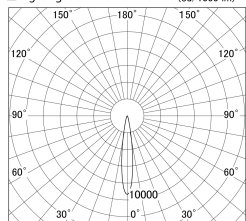

■ Lighting Distribution Curve (cd/1000 lm)