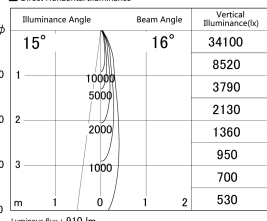

Item no. DD161-1015WW9040

Series Name: AMMA Φ80 series Lens type adjustable Antiglare (DD161-AG)

■ Lighting Distribution Curve (cd/1000 lm)

Installation	Recessed mount
Type	High-efficiency antiglare type adjustable downlight
Fixture wattage	10.5W
Beam angle	16deg
Color Temp.	4000K
CRI	Ra>90
Luminous	908 lm
Body	Die-castaluminumalloy
Body finish	N/A
Trim finish	White
Reflector finish	White
IP Rate	IP20
Light source	COB module
Input Voltage	AC220~240V
Dimming Type	Non-Dimmable
Certificate	CE,CCC
Cut Hole	80mm