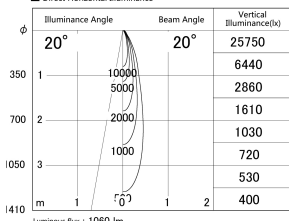

Item no. DD161-1020WW9040

Series Name: AMMA Φ80 series Lens type adjustable Antiglare (DD161-AG)

■ Lighting Distribution Curve (cd/1000 lm)

Installation	Recessed mount
Type	High-efficiency antiglare type adjustable downlight
Fixture wattage	10.5W
Beam angle	20deg
Color Temp.	4000K
CRI	Ra>90
Luminous	1060 lm
Body	Die-castaluminumalloy
Body finish	N/A
Trim finish	White
Reflector finish	White
IP Rate	IP20
Light source	COB module
Input Voltage	AC220~240V
Dimming Type	Non-Dimmable
Certificate	CE,CCC
Cut Hole	80mm