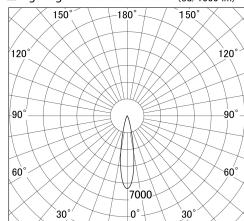

■ Lighting Distribution Curve (cd/1000 lm)