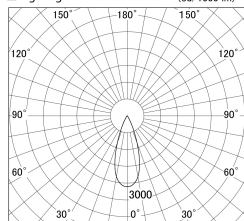

■ Lighting Distribution Curve (cd/1000 lm)