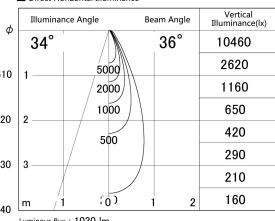

Item no. DD161-1035WW9040

Series Name: AMMA Φ80 series Lens type adjustable Antiglare (DD161-AG)

■ Lighting Distribution Curve (cd/1000 lm)

Installation	Recessed mount
Type	High-efficiency antiglare type adjustable downlight
Fixture wattage	10.5W
Beam angle	36deg
Color Temp.	4000K
CRI	Ra>90
Luminous	1030 lm
Body	Die-castaluminumalloy
Body finish	N/A
Trim finish	White
Reflector finish	White
IP Rate	IP20
Light source	COB module
Input Voltage	AC220~240V
Dimming Type	Non-Dimmable
Certificate	CE,CCC
Cut Hole	80mm