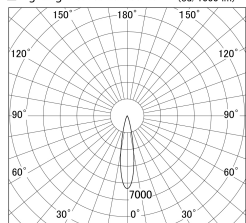

■ Lighting Distribution Curve (cd/1000 lm)