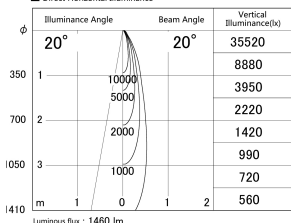

Item no. DD161-1520WW9040

Series Name: AMMA Φ80 series Lens type adjustable Antiglare (DD161-AG)

■ Lighting Distribution Curve (cd/1000 lm)

Installation	Recessed mount
Type	High-efficiency antiglare type adjustable downlight
Fixture wattage	14W
Beam angle	20deg
Color Temp.	4000K
CRI	Ra>90
Luminous	1462 lm
Body	Die-castaluminumalloy
Body finish	N/A
Trim finish	White
Reflector finish	White
IP Rate	IP20
Light source	COB module
Input Voltage	AC220~240V
Dimming Type	Non-Dimmable
Certificate	CE,CCC
Cut Hole	80mm