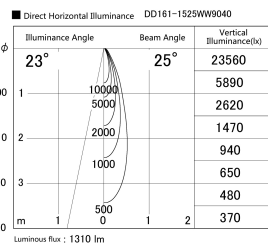

Item no. DD161-1525WW9040

Series Name: AMMA Φ80 series Lens type adjustable Antiglare (DD161-AG)

Installation	Recessed mount
Type	High-efficiency antiglare type adjustable downlight
Fixture wattage	14W
Beam angle	25deg
Color Temp.	4000K
CRI	Ra>90
Luminous	1312 lm
Body	Die-cast aluminum alloy
Body finish	N/A
Trim finish	White
Reflector finish	White
IP Rate	IP20
Light source	COB module
Input Voltage	AC220~240V
Dimming Type	Non-Dimmable
Certificate	CE,CCC
Cut Hole	80mm