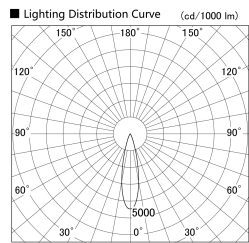

Item no. DD161-1525WW9040

Series Name: AMMA Φ80 series Lens type adjustable Antiglare (DD161-AG)

Installation	Recessed mount
Type	High-efficiency antiglare type adjustable downlight
Fixture wattage	14W
Beam angle	25deg
Color Temp.	4000K
CRI	Ra>90
Luminous	1312 lm
Body	Die-cast aluminum alloy
Body finish	N/A
Trim finish	White
Reflector finish	White
IP Rate	IP20
Light source	COB module
Input Voltage	AC220~240V
Dimming Type	Non-Dimmable
Certificate	CE,CCC
Cut Hole	80mm