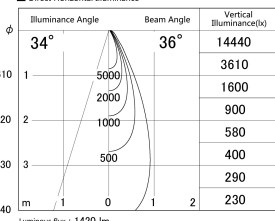

Item no. DD161-1535WW9040

Series Name: AMMA Φ80 series Lens type adjustable Antiglare (DD161-AG)

■ Lighting Distribution Curve (cd/1000 lm)

Installation	Recessed mount
Type	High-efficiency antiglare type adjustable downlight
Fixture wattage	14W
Beam angle	36deg
Color Temp.	4000K
CRI	Ra>90
Luminous	1421 lm
Body	Die-cast aluminum alloy
Body finish	N/A
Trim finish	White
Reflector finish	White
IP Rate	IP20
Light source	COB module
Input Voltage	AC220~240V
Dimming Type	Non-Dimmable
Certificate	CE,CCC
Cut Hole	80mm