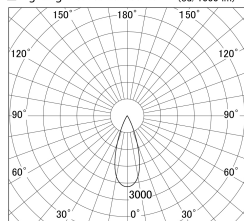

■ Lighting Distribution Curve (cd/1000 lm)