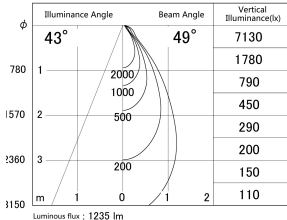

Item no. DD161-1545WW9040

Series Name: AMMA Φ80 series Lens type adjustable Antiglare (DD161-AG)

■ Lighting Distribution Curve (cd/1000 lm)

Installation	Recessed mount
Type	High-efficiency antiglare type adjustable downlight
Fixture wattage	14W
Beam angle	49deg
Color Temp.	4000K
CRI	Ra>90
Luminous	1235 lm
Body	Die-castaluminumalloy
Body finish	N/A
Trim finish	White
Reflector finish	White
IP Rate	IP20
Light source	COB module
Input Voltage	AC220~240V
Dimming Type	Non-Dimmable
Certificate	CE,CCC
Cut Hole	80mm