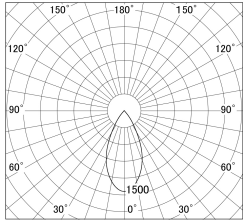

■ Lighting Distribution Curve (cd/1000 lm)