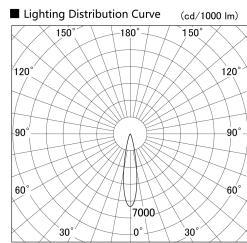

Item no. DD161-2020WW9040

Series Name: AMMA Φ80 series Lens type adjustable Antiglare (DD161-AG)

Installation	Recessed mount
Type	High-efficiency antiglare type adjustable downlight
Fixture wattage	21W
Beam angle	20deg
Color Temp.	4000K
CRI	Ra>90
Luminous	2041 lm
Body	Die-castaluminumalloy
Body finish	N/A
Trim finish	White
Reflector finish	White
IP Rate	IP20
Light source	COB module
Input Voltage	AC220~240V
Dimming Type	Non-Dimmable
Certificate	CE,CCC
Cut Hole	80mm