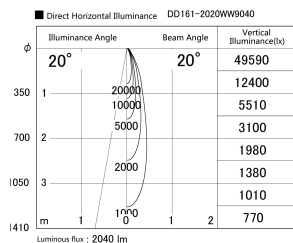

Item no. DD161-2020WW9040

Series Name: AMMA Φ80 series Lens type adjustable Antiglare (DD161-AG)

Installation	Recessed mount
Type	High-efficiency antiglare type adjustable downlight
Fixture wattage	21W
Beam angle	20deg
Color Temp.	4000K
CRI	Ra>90
Luminous	2041 lm
Body	Die-castaluminumalloy
Body finish	N/A
Trim finish	White
Reflector finish	White
IP Rate	IP20
Light source	COB module
Input Voltage	AC220~240V
Dimming Type	Non-Dimmable
Certificate	CE,CCC
Cut Hole	80mm