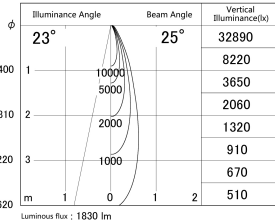

Item no. DD161-2025WW9040

Series Name: AMMA Φ80 series Lens type adjustable Antiglare (DD161-AG)

■ Lighting Distribution Curve (cd/1000 lm)

Installation	Recessed mount
Type	High-efficiency antiglare type adjustable downlight
Fixture wattage	21W
Beam angle	25deg
Color Temp.	4000K
CRI	Ra>90
Luminous	1831 lm
Body	Die-castaluminumalloy
Body finish	N/A
Trim finish	White
Reflector finish	White
IP Rate	IP20
Light source	COB module
Input Voltage	AC220~240V
Dimming Type	Non-Dimmable
Certificate	CE,CCC
Cut Hole	80mm