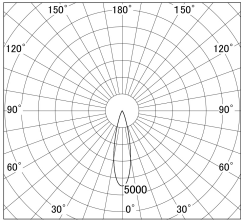

■ Lighting Distribution Curve (cd/1000 lm)