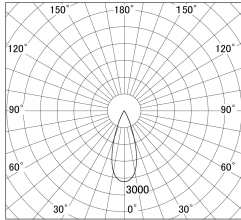

■ Lighting Distribution Curve (cd/1000 lm)