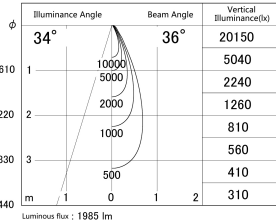

Item no. DD161-2035WW9040

Series Name: AMMA Φ80 series Lens type adjustable Antiglare (DD161-AG)

■ Lighting Distribution Curve (cd/1000 lm)

Installation	Recessed mount
Type	High-efficiency antiglare type adjustable downlight
Fixture wattage	21W
Beam angle	36deg
Color Temp.	4000K
CRI	Ra>90
Luminous	1983 lm
Body	Die-castaluminumalloy
Body finish	N/A
Trim finish	White
Reflector finish	White
IP Rate	IP20
Light source	COB module
Input Voltage	AC220~240V
Dimming Type	Non-Dimmable
Certificate	CE,CCC
Cut Hole	80mm