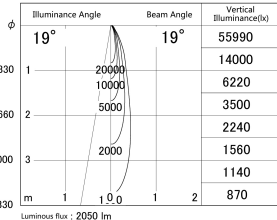

Item no. DD161-2520WW9040

Series Name: AMMA Φ80 series Lens type adjustable Antiglare (DD161-AG)

■ Lighting Distribution Curve (cd/1000 lm)

Installation	Recessed mount
Type	High-efficiency antiglare type adjustable downlight
Fixture wattage	24W
Beam angle	19deg
Color Temp.	4000K
CRI	Ra>90
Luminous	2050 lm
Body	Die-castaluminumalloy
Body finish	N/A
Trim finish	White
Reflector finish	White
IP Rate	IP20
Light source	COB module
Input Voltage	AC220~240V
Dimming Type	Non-Dimmable
Certificate	CE,CCC
Cut Hole	80mm