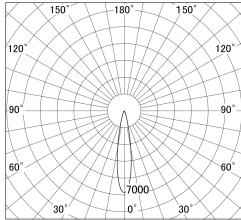

■ Lighting Distribution Curve (cd/1000 lm)