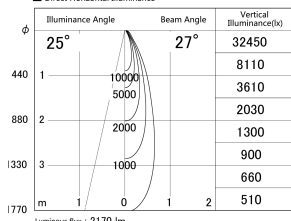

Item no. DD161-2525WW9040

Series Name: AMMA Φ80 series Lens type adjustable Antiglare (DD161-AG)

■ Lighting Distribution Curve (cd/1000 lm)

Installation	Recessed mount
Type	High-efficiency antiglare type adjustable downlight
Fixture wattage	24W
Beam angle	27deg
Color Temp.	4000K
CRI	Ra>90
Luminous	2172 lm
Body	Die-castaluminumalloy
Body finish	N/A
Trim finish	White
Reflector finish	White
IP Rate	IP20
Light source	COB module
Input Voltage	AC220~240V
Dimming Type	Non-Dimmable
Certificate	CE,CCC
Cut Hole	80mm