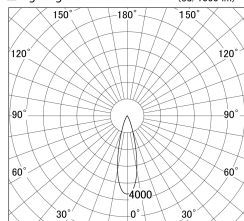

■ Lighting Distribution Curve (cd/1000 lm)