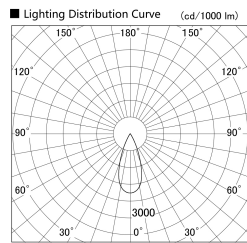

Item no. DD161-2540WW9040

Series Name: AMMA Φ80 series Lens type adjustable Antiglare (DD161-AG)

Installation	Recessed mount
Type	High-efficiency antiglare type adjustable downlight
Fixture wattage	24W
Beam angle	40deg
Color Temp.	4000K
CRI	Ra>90
Luminous	2238 lm
Body	Die-castaluminumalloy
Body finish	N/A
Trim finish	White
Reflector finish	White
IP Rate	IP20
Light source	COB module
Input Voltage	AC220~240V
Dimming Type	Non-Dimmable
Certificate	CE,CCC
Cut Hole	80mm