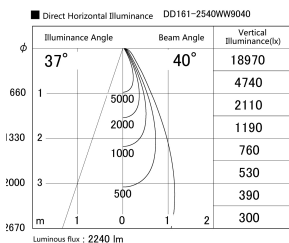

Item no. DD161-2540WW9040

Series Name: AMMA Φ80 series Lens type adjustable Antiglare (DD161-AG)

Installation	Recessed mount
Type	High-efficiency antiglare type adjustable downlight
Fixture wattage	24W
Beam angle	40deg
Color Temp.	4000K
CRI	Ra>90
Luminous	2238 lm
Body	Die-castaluminumalloy
Body finish	N/A
Trim finish	White
Reflector finish	White
IP Rate	IP20
Light source	COB module
Input Voltage	AC220~240V
Dimming Type	Non-Dimmable
Certificate	CE,CCC
Cut Hole	80mm