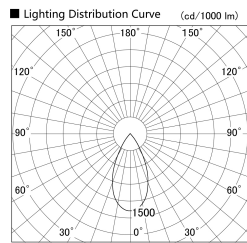

Item no. DD161-2545WW9040

Series Name: AMMA Φ80 series Lens type adjustable Antiglare (DD161-AG)

Installation	Recessed mount
Type	High-efficiency antiglare type adjustable downlight
Fixture wattage	24W
Beam angle	51deg
Color Temp.	4000K
CRI	Ra>90
Luminous	2006 lm
Body	Die-castaluminumalloy
Body finish	N/A
Trim finish	White
Reflector finish	White
IP Rate	IP20
Light source	COB module
Input Voltage	AC220~240V
Dimming Type	Non-Dimmable
Certificate	CE,CCC
Cut Hole	80mm