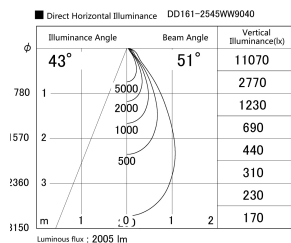

Item no. DD161-2545WW9040

Series Name: AMMA Φ80 series Lens type adjustable Antiglare (DD161-AG)

Installation	Recessed mount
Type	High-efficiency antiglare type adjustable downlight
Fixture wattage	24W
Beam angle	51deg
Color Temp.	4000K
CRI	Ra>90
Luminous	2006 lm
Body	Die-castaluminumalloy
Body finish	N/A
Trim finish	White
Reflector finish	White
IP Rate	IP20
Light source	COB module
Input Voltage	AC220~240V
Dimming Type	Non-Dimmable
Certificate	CE,CCC
Cut Hole	80mm