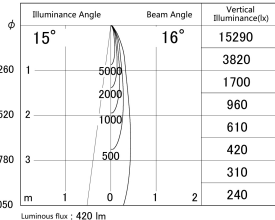

Item no. DD161-0515BB9027

Series Name: AMMA Φ80 series Lens type adjustable Antiglare (DD161-AG)

■ Lighting Distribution Curve (cd/1000 lm)

Installation	Recessed mount
Type	High-efficiency antiglare type adjustable downlight
Fixture wattage	5W
Beam angle	16deg
Color Temp.	2700K
CRI	Ra>90
Luminous	420 lm
Body	Die-castaluminumalloy
Body finish	N/A
Trim finish	Black
Reflector finish	Black
IP Rate	IP20
Light source	COB module
Input Voltage	AC220~240V
Dimming Type	Non-Dimmable
Certificate	CE,CCC
Cut Hole	80mm