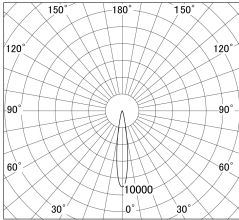

■ Lighting Distribution Curve (cd/1000 lm)