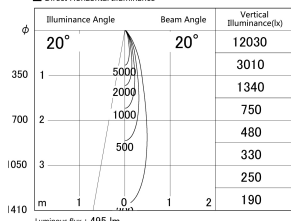

Item no. DD161-0520BB9027

Series Name: AMMA Φ 80 series Lens type adjustable Antiglare (DD161-AG)

■ Lighting Distribution Curve (cd/1000 lm)

Installation	Recessed mount
Type	High-efficiency antiglare type adjustable downlight
Fixture wattage	5W
Beam angle	20deg
Color Temp.	2700K
CRI	Ra>90
Luminous	493 lm
Body	Die-castaluminumalloy
Body finish	N/A
Trim finish	Black
Reflector finish	Black
IP Rate	IP20
Light source	COB module
Input Voltage	AC220~240V
Dimming Type	Non-Dimmable
Certificate	CE,CCC
Cut Hole	80mm