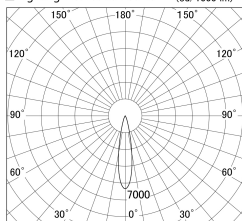

■ Lighting Distribution Curve (cd/1000 lm)