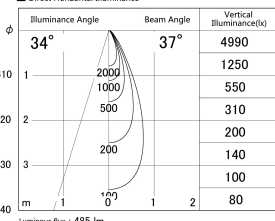

Item no. DD161-0535BB9027

Series Name: AMMA Φ 80 series Lens type adjustable Antiglare (DD161-AG)

■ Lighting Distribution Curve (cd/1000 lm)

Installation	Recessed mount
Type	High-efficiency antiglare type adjustable downlight
Fixture wattage	5W
Beam angle	36deg
Color Temp.	2700K
CRI	Ra>90
Luminous	483 lm
Body	Die-castaluminumalloy
Body finish	N/A
Trim finish	Black
Reflector finish	Black
IP Rate	IP20
Light source	COB module
Input Voltage	AC220~240V
Dimming Type	Non-Dimmable
Certificate	CE,CCC
Cut Hole	80mm