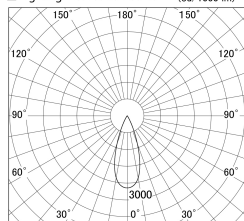

■ Lighting Distribution Curve (cd/1000 lm)