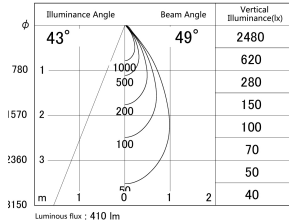

Item no. DD161-0545BB9027

Series Name: AMMA Φ 80 series Lens type adjustable Antiglare (DD161-AG)

■ Lighting Distribution Curve (cd/1000 lm)

Installation	Recessed mount
Type	High-efficiency antiglare type adjustable downlight
Fixture wattage	5W
Beam angle	50deg
Color Temp.	2700K
CRI	Ra>90
Luminous	410 lm
Body	Die-castaluminumalloy
Body finish	N/A
Trim finish	Black
Reflector finish	Black
IP Rate	IP20
Light source	COB module
Input Voltage	AC220~240V
Dimming Type	Non-Dimmable
Certificate	CE,CCC
Cut Hole	80mm