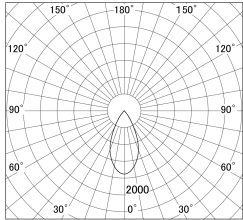

■ Lighting Distribution Curve (cd/1000 lm)