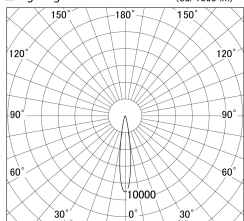

■ Lighting Distribution Curve (cd/1000 lm)