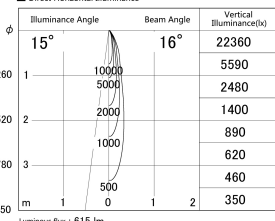

Item no. DD161-0815BB9027

Series Name: AMMA Φ80 series Lens type adjustable Antiglare (DD161-AG)

■ Lighting Distribution Curve (cd/1000 lm)

Installation	Recessed mount
Type	High-efficiency antiglare type adjustable downlight
Fixture wattage	7.5W
Beam angle	16deg
Color Temp.	2700K
CRI	Ra>90
Luminous	614 lm
Body	Die-castaluminumalloy
Body finish	N/A
Trim finish	Black
Reflector finish	Black
IP Rate	IP20
Light source	COB module
Input Voltage	AC220~240V
Dimming Type	Non-Dimmable
Certificate	CE,CCC
Cut Hole	80mm