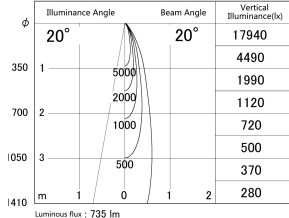

Item no. DD161-0820BB9027

Series Name: AMMA Φ80 series Lens type adjustable Antiglare (DD161-AG)

■ Lighting Distribution Curve (cd/1000 lm)

Installation	Recessed mount
Type	High-efficiency antiglare type adjustable downlight
Fixture wattage	7.5W
Beam angle	20deg
Color Temp.	2700K
CRI	Ra>90
Luminous	735 lm
Body	Die-castaluminumalloy
Body finish	N/A
Trim finish	Black
Reflector finish	Black
IP Rate	IP20
Light source	COB module
Input Voltage	AC220~240V
Dimming Type	Non-Dimmable
Certificate	CE,CCC
Cut Hole	80mm