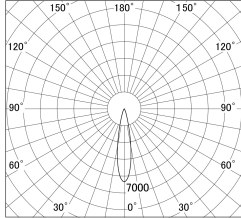

■ Lighting Distribution Curve (cd/1000 lm)