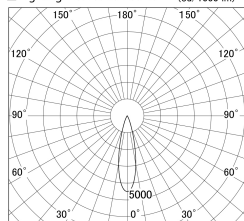

■ Lighting Distribution Curve (cd/1000 lm)