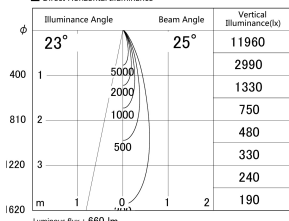

Item no. DD161-0825BB9027

Series Name: AMMA Φ80 series Lens type adjustable Antiglare (DD161-AG)

■ Lighting Distribution Curve (cd/1000 lm)

Installation	Recessed mount
Type	High-efficiency antiglare type adjustable downlight
Fixture wattage	7.5W
Beam angle	25deg
Color Temp.	2700K
CRI	Ra>90
Luminous	662 lm
Body	Die-castaluminumalloy
Body finish	N/A
Trim finish	Black
Reflector finish	Black
IP Rate	IP20
Light source	COB module
Input Voltage	AC220~240V
Dimming Type	Non-Dimmable
Certificate	CE,CCC
Cut Hole	80mm