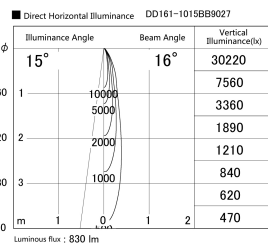

Item no. DD161-1015BB9027

Series Name: AMMA Φ80 series Lens type adjustable Antiglare (DD161-AG)

Installation	Recessed mount
Type	High-efficiency antiglare type adjustable downlight
Fixture wattage	10.5W
Beam angle	16deg
Color Temp.	2700K
CRI	Ra>90
Luminous	830 lm
Body	Die-castaluminumalloy
Body finish	N/A
Trim finish	Black
Reflector finish	Black
IP Rate	IP20
Light source	COB module
Input Voltage	AC220~240V
Dimming Type	Non-Dimmable
Certificate	CE,CCC
Cut Hole	80mm