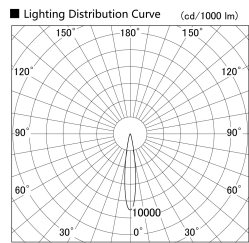

Item no. DD161-1015BB9027

Series Name: AMMA Φ80 series Lens type adjustable Antiglare (DD161-AG)

Installation	Recessed mount
Type	High-efficiency antiglare type adjustable downlight
Fixture wattage	10.5W
Beam angle	16deg
Color Temp.	2700K
CRI	Ra>90
Luminous	830 lm
Body	Die-castaluminumalloy
Body finish	N/A
Trim finish	Black
Reflector finish	Black
IP Rate	IP20
Light source	COB module
Input Voltage	AC220~240V
Dimming Type	Non-Dimmable
Certificate	CE,CCC
Cut Hole	80mm