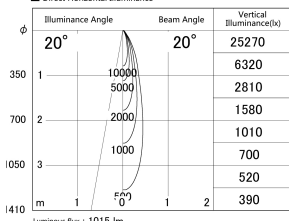

Item no. DD161-1020BB9027

Series Name: AMMA Φ80 series Lens type adjustable Antiglare (DD161-AG)

■ Lighting Distribution Curve (cd/1000 lm)

Installation	Recessed mount
Type	High-efficiency antiglare type adjustable downlight
Fixture wattage	10.5W
Beam angle	20deg
Color Temp.	2700K
CRI	Ra>90
Luminous	1014 lm
Body	Die-castaluminumalloy
Body finish	N/A
Trim finish	Black
Reflector finish	Black
IP Rate	IP20
Light source	COB module
Input Voltage	AC220~240V
Dimming Type	Non-Dimmable
Certificate	CE,CCC
Cut Hole	80mm