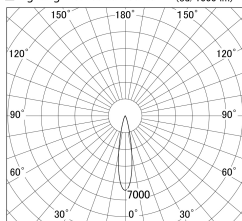

■ Lighting Distribution Curve (cd/1000 lm)