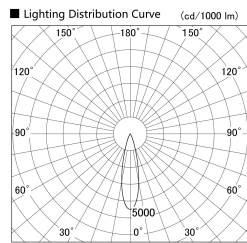

Item no. DD161-1025BB9027

Series Name: AMMA Φ80 series Lens type adjustable Antiglare (DD161-AG)

Installation	Recessed mount
Type	High-efficiency antiglare type adjustable downlight
Fixture wattage	10.5W
Beam angle	25deg
Color Temp.	2700K
CRI	Ra>90
Luminous	905 lm
Body	Die-castaluminumalloy
Body finish	N/A
Trim finish	Black
Reflector finish	Black
IP Rate	IP20
Light source	COB module
Input Voltage	AC220~240V
Dimming Type	Non-Dimmable
Certificate	CE,CCC
Cut Hole	80mm