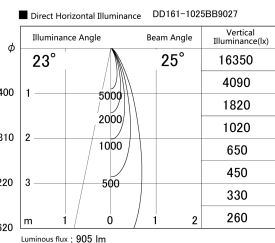

Item no. DD161-1025BB9027

Series Name: AMMA Φ80 series Lens type adjustable Antiglare (DD161-AG)

Installation	Recessed mount
Type	High-efficiency antiglare type adjustable downlight
Fixture wattage	10.5W
Beam angle	25deg
Color Temp.	2700K
CRI	Ra>90
Luminous	905 lm
Body	Die-castaluminumalloy
Body finish	N/A
Trim finish	Black
Reflector finish	Black
IP Rate	IP20
Light source	COB module
Input Voltage	AC220~240V
Dimming Type	Non-Dimmable
Certificate	CE,CCC
Cut Hole	80mm