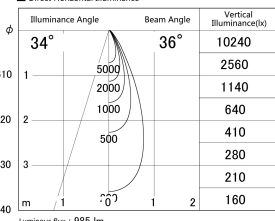

Item no. DD161-1035BB9027

Series Name: AMMA Φ80 series Lens type adjustable Antiglare (DD161-AG)

■ Lighting Distribution Curve (cd/1000 lm)

Installation	Recessed mount
Type	High-efficiency antiglare type adjustable downlight
Fixture wattage	10.5W
Beam angle	36deg
Color Temp.	2700K
CRI	Ra>90
Luminous	984 lm
Body	Die-castaluminumalloy
Body finish	N/A
Trim finish	Black
Reflector finish	Black
IP Rate	IP20
Light source	COB module
Input Voltage	AC220~240V
Dimming Type	Non-Dimmable
Certificate	CE,CCC
Cut Hole	80mm