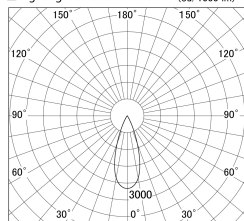

■ Lighting Distribution Curve (cd/1000 lm)