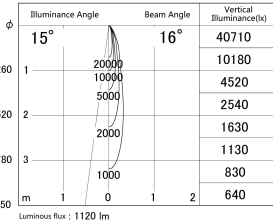

Item no. DD161-1515BB9027

Series Name: AMMA Φ80 series Lens type adjustable Antiglare (DD161-AG)

■ Lighting Distribution Curve (cd/1000 lm)

Installation	Recessed mount
Type	High-efficiency antiglare type adjustable downlight
Fixture wattage	14W
Beam angle	16deg
Color Temp.	2700K
CRI	Ra>90
Luminous	1118 lm
Body	Die-castaluminumalloy
Body finish	N/A
Trim finish	Black
Reflector finish	Black
IP Rate	IP20
Light source	COB module
Input Voltage	AC220~240V
Dimming Type	Non-Dimmable
Certificate	CE,CCC
Cut Hole	80mm