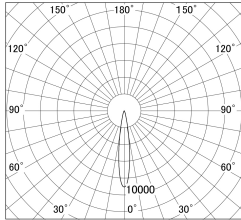

■ Lighting Distribution Curve (cd/1000 lm)