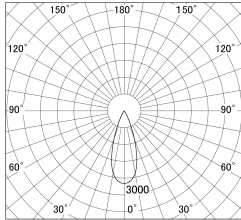

■ Lighting Distribution Curve (cd/1000 lm)