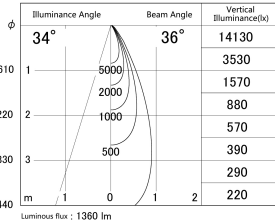

Item no. DD161-1535BB9027

Series Name: AMMA Φ80 series Lens type adjustable Antiglare (DD161-AG)

■ Lighting Distribution Curve (cd/1000 lm)

Installation	Recessed mount
Type	High-efficiency antiglare type adjustable downlight
Fixture wattage	14W
Beam angle	36deg
Color Temp.	2700K
CRI	Ra>90
Luminous	1358 lm
Body	Die-castaluminumalloy
Body finish	N/A
Trim finish	Black
Reflector finish	Black
IP Rate	IP20
Light source	COB module
Input Voltage	AC220~240V
Dimming Type	Non-Dimmable
Certificate	CE,CCC
Cut Hole	80mm