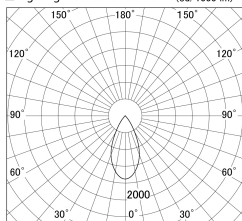

■ Lighting Distribution Curve (cd/1000 lm)