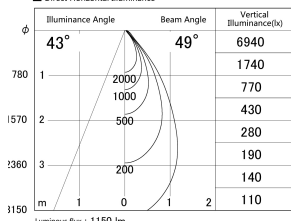

Item no. DD161-1545BB9027

Series Name: AMMA Φ80 series Lens type adjustable Antiglare (DD161-AG)

■ Lighting Distribution Curve (cd/1000 lm)

Installation	Recessed mount
Type	High-efficiency antiglare type adjustable downlight
Fixture wattage	14W
Beam angle	49deg
Color Temp.	2700K
CRI	Ra>90
Luminous	1149 lm
Body	Die-castaluminumalloy
Body finish	N/A
Trim finish	Black
Reflector finish	Black
IP Rate	IP20
Light source	COB module
Input Voltage	AC220~240V
Dimming Type	Non-Dimmable
Certificate	CE,CCC
Cut Hole	80mm