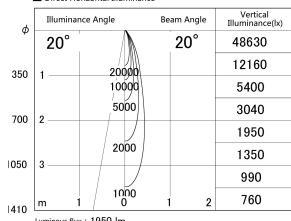

Item no. DD161-2020BB9027

Series Name: AMMA Φ80 series Lens type adjustable Antiglare (DD161-AG)

■ Lighting Distribution Curve (cd/1000 lm)

Installation	Recessed mount
Type	High-efficiency antiglare type adjustable downlight
Fixture wattage	21W
Beam angle	20deg
Color Temp.	2700K
CRI	Ra>90
Luminous	1951 lm
Body	Die-castaluminumalloy
Body finish	N/A
Trim finish	Black
Reflector finish	Black
IP Rate	IP20
Light source	COB module
Input Voltage	AC220~240V
Dimming Type	Non-Dimmable
Certificate	CE,CCC
Cut Hole	80mm