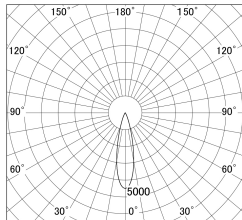

■ Lighting Distribution Curve (cd/1000 lm)

Luminous flux : 1740 lm

Installation	Recessed mount
Type	High-efficiency antiglare type adjustable downlight
Fixture wattage	21W
Beam angle	25deg
Color Temp.	2700K
CRI	Ra>90
Luminous	1742 lm
Body	Die-castaluminumalloy
Body finish	N/A
Trim finish	Black
Reflector finish	Black
IP Rate	IP20
Light source	COB module
Input Voltage	AC220~240V
Dimming Type	Non-Dimmable
Certificate	CE,CCC
Cut Hole	80mm