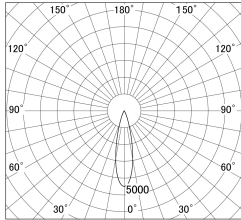

■ Lighting Distribution Curve (cd/1000 lm)