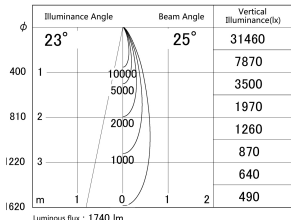

Luminous flux : 1740 lm

Installation	Recessed mount
Type	High-efficiency antiglare type adjustable downlight
Fixture wattage	21W
Beam angle	25deg
Color Temp.	2700K
CRI	Ra>90
Luminous	1742 lm
Body	Die-castaluminumalloy
Body finish	N/A
Trim finish	Black
Reflector finish	Black
IP Rate	IP20
Light source	COB module
Input Voltage	AC220~240V
Dimming Type	Non-Dimmable
Certificate	CE,CCC
Cut Hole	80mm