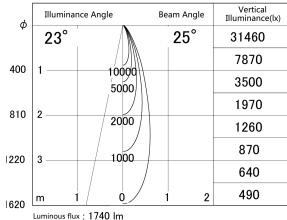

Item no. DD161-2025BB9027

Series Name: AMMA Φ80 series Lens type adjustable Antiglare (DD161-AG)

■ Lighting Distribution Curve (cd/1000 lm)

Installation	Recessed mount
Type	High-efficiency antiglare type adjustable downlight
Fixture wattage	21W
Beam angle	25deg
Color Temp.	2700K
CRI	Ra>90
Luminous	1742 lm
Body	Die-castaluminumalloy
Body finish	N/A
Trim finish	Black
Reflector finish	Black
IP Rate	IP20
Light source	COB module
Input Voltage	AC220~240V
Dimming Type	Non-Dimmable
Certificate	CE,CCC
Cut Hole	80mm