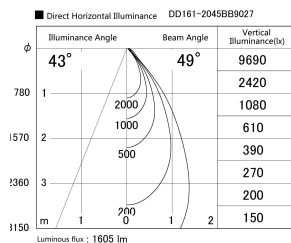

Item no. DD161-2045BB9027

Series Name: AMMA Φ80 series Lens type adjustable Antiglare (DD161-AG)

Installation	Recessed mount
Type	High-efficiency antiglare type adjustable downlight
Fixture wattage	21W
Beam angle	49deg
Color Temp.	2700K
CRI	Ra>90
Luminous	1604 lm
Body	Die-castaluminumalloy
Body finish	N/A
Trim finish	Black
Reflector finish	Black
IP Rate	IP20
Light source	COB module
Input Voltage	AC220~240V
Dimming Type	Non-Dimmable
Certificate	CE,CCC
Cut Hole	80mm