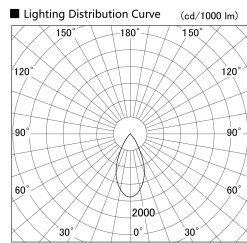

Item no. DD161-2045BB9027

Series Name: AMMA Φ80 series Lens type adjustable Antiglare (DD161-AG)

Installation	Recessed mount
Type	High-efficiency antiglare type adjustable downlight
Fixture wattage	21W
Beam angle	49deg
Color Temp.	2700K
CRI	Ra>90
Luminous	1604 lm
Body	Die-castaluminumalloy
Body finish	N/A
Trim finish	Black
Reflector finish	Black
IP Rate	IP20
Light source	COB module
Input Voltage	AC220~240V
Dimming Type	Non-Dimmable
Certificate	CE,CCC
Cut Hole	80mm