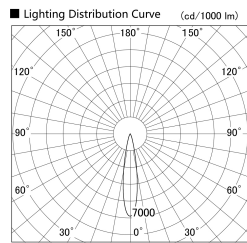

Item no. DD161-2520BB9027

Series Name: AMMA Φ80 series Lens type adjustable Antiglare (DD161-AG)

Installation	Recessed mount
Type	High-efficiency antiglare type adjustable downlight
Fixture wattage	24W
Beam angle	19deg
Color Temp.	2700K
CRI	Ra>90
Luminous	1874 lm
Body	Die-castaluminumalloy
Body finish	N/A
Trim finish	Black
Reflector finish	Black
IP Rate	IP20
Light source	COB module
Input Voltage	AC220~240V
Dimming Type	Non-Dimmable
Certificate	CE,CCC
Cut Hole	80mm