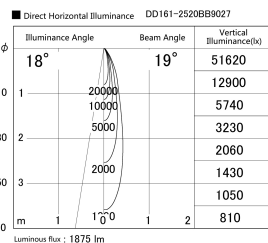

Item no. DD161-2520BB9027

Series Name: AMMA Φ80 series Lens type adjustable Antiglare (DD161-AG)

Installation	Recessed mount
Type	High-efficiency antiglare type adjustable downlight
Fixture wattage	24W
Beam angle	19deg
Color Temp.	2700K
CRI	Ra>90
Luminous	1874 lm
Body	Die-castaluminumalloy
Body finish	N/A
Trim finish	Black
Reflector finish	Black
IP Rate	IP20
Light source	COB module
Input Voltage	AC220~240V
Dimming Type	Non-Dimmable
Certificate	CE,CCC
Cut Hole	80mm