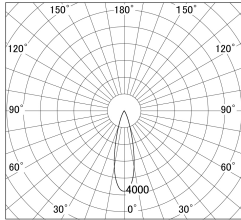

■ Lighting Distribution Curve (cd/1000 lm)