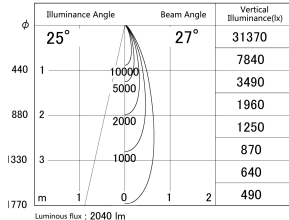

Item no. DD161-2525BB9027

Series Name: AMMA Φ80 series Lens type adjustable Antiglare (DD161-AG)

■ Lighting Distribution Curve (cd/1000 lm)

Installation	Recessed mount
Type	High-efficiency antiglare type adjustable downlight
Fixture wattage	24W
Beam angle	27deg
Color Temp.	2700K
CRI	Ra>90
Luminous	2042 lm
Body	Die-castaluminumalloy
Body finish	N/A
Trim finish	Black
Reflector finish	Black
IP Rate	IP20
Light source	COB module
Input Voltage	AC220~240V
Dimming Type	Non-Dimmable
Certificate	CE,CCC
Cut Hole	80mm