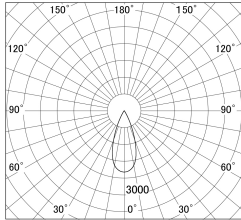

■ Lighting Distribution Curve (cd/1000 lm)