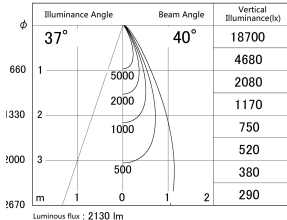

Item no. DD161-2540BB9027

Series Name: AMMA Φ80 series Lens type adjustable Antiglare (DD161-AG)

■ Lighting Distribution Curve (cd/1000 lm)

Installation	Recessed mount
Type	High-efficiency antiglare type adjustable downlight
Fixture wattage	24W
Beam angle	40deg
Color Temp.	2700K
CRI	Ra>90
Luminous	2130 lm
Body	Die-castaluminumalloy
Body finish	N/A
Trim finish	Black
Reflector finish	Black
IP Rate	IP20
Light source	COB module
Input Voltage	AC220~240V
Dimming Type	Non-Dimmable
Certificate	CE,CCC
Cut Hole	80mm