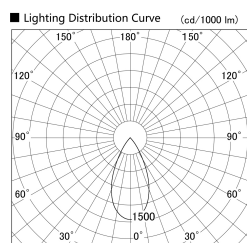

Item no. DD161-2545BB9027

Series Name: AMMA Φ80 series Lens type adjustable Antiglare (DD161-AG)

Installation	Recessed mount
Type	High-efficiency antiglare type adjustable downlight
Fixture wattage	24W
Beam angle	51deg
Color Temp.	2700K
CRI	Ra>90
Luminous	1871 lm
Body	Die-castaluminumalloy
Body finish	N/A
Trim finish	Black
Reflector finish	Black
IP Rate	IP20
Light source	COB module
Input Voltage	AC220~240V
Dimming Type	Non-Dimmable
Certificate	CE,CCC
Cut Hole	80mm