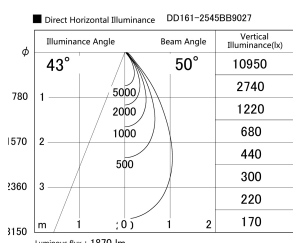

Item no. DD161-2545BB9027

Series Name: AMMA Φ80 series Lens type adjustable Antiglare (DD161-AG)

Installation	Recessed mount
Type	High-efficiency antiglare type adjustable downlight
Fixture wattage	24W
Beam angle	51deg
Color Temp.	2700K
CRI	Ra>90
Luminous	1871 lm
Body	Die-castaluminumalloy
Body finish	N/A
Trim finish	Black
Reflector finish	Black
IP Rate	IP20
Light source	COB module
Input Voltage	AC220~240V
Dimming Type	Non-Dimmable
Certificate	CE,CCC
Cut Hole	80mm