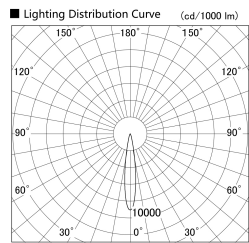

Item no. DD161-0515BB9030

Series Name: AMMA Φ 80 series Lens type adjustable Antiglare (DD161-AG)

Installation	Recessed mount
Type	High-efficiency antiglare type adjustable downlight
Fixture wattage	5W
Beam angle	16deg
Color Temp.	3000K
CRI	Ra>90
Luminous	428.47679324895 lm
Body	Die-castaluminumalloy
Body finish	N/A
Trim finish	Black
Reflector finish	Black
IP Rate	IP20
Light source	COB module
Input Voltage	AC220~240V
Dimming Type	Non-Dimmable
Certificate	CE,CCC
Cut Hole	80mm