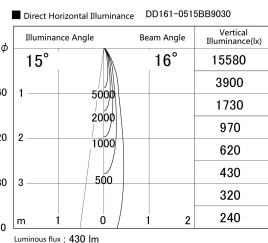

Item no. DD161-0515BB9030

Series Name: AMMA Φ 80 series Lens type adjustable Antiglare (DD161-AG)

Installation	Recessed mount
Type	High-efficiency antiglare type adjustable downlight
Fixture wattage	5W
Beam angle	16deg
Color Temp.	3000K
CRI	Ra>90
Luminous	428.47679324895 lm
Body	Die-castaluminumalloy
Body finish	N/A
Trim finish	Black
Reflector finish	Black
IP Rate	IP20
Light source	COB module
Input Voltage	AC220~240V
Dimming Type	Non-Dimmable
Certificate	CE,CCC
Cut Hole	80mm