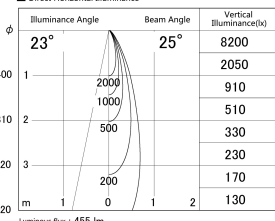

Item no. DD161-0525BB9030

Series Name: AMMA Φ 80 series Lens type adjustable Antiglare (DD161-AG)

■ Lighting Distribution Curve (cd/1000 lm)

Installation	Recessed mount
Type	High-efficiency antiglare type adjustable downlight
Fixture wattage	5W
Beam angle	25deg
Color Temp.	3000K
CRI	Ra>90
Luminous	453.72442588726 lm
Body	Die-castaluminumalloy
Body finish	N/A
Trim finish	Black
Reflector finish	Black
IP Rate	IP20
Light source	COB module
Input Voltage	AC220~240V
Dimming Type	Non-Dimmable
Certificate	CE,CCC
Cut Hole	80mm