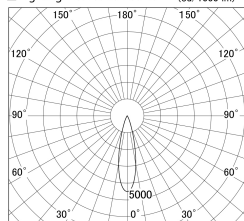

■ Lighting Distribution Curve (cd/1000 lm)