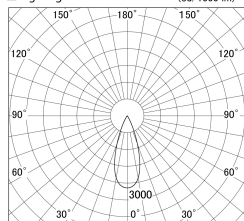

■ Lighting Distribution Curve (cd/1000 lm)