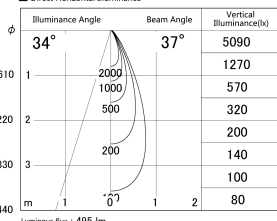

Item no. DD161-0535BB9030

Series Name: AMMA Φ80 series Lens type adjustable Antiglare (DD161-AG)

■ Lighting Distribution Curve (cd/1000 lm)

Installation	Recessed mount
Type	High-efficiency antiglare type adjustable downlight
Fixture wattage	5W
Beam angle	36deg
Color Temp.	3000K
CRI	Ra>90
Luminous	492.65344467641 lm
Body	Die-castaluminumalloy
Body finish	N/A
Trim finish	Black
Reflector finish	Black
IP Rate	IP20
Light source	COB module
Input Voltage	AC220~240V
Dimming Type	Non-Dimmable
Certificate	CE,CCC
Cut Hole	80mm