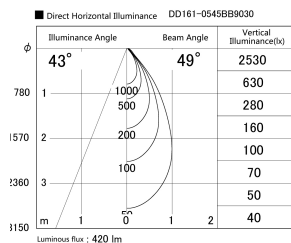

Item no. DD161-0545BB9030

Series Name: AMMA Φ80 series Lens type adjustable Antiglare (DD161-AG)

Installation	Recessed mount
Type	High-efficiency antiglare type adjustable downlight
Fixture wattage	5W
Beam angle	50deg
Color Temp.	3000K
CRI	Ra>90
Luminous	418.15135699374 lm
Body	Die-castaluminumalloy
Body finish	N/A
Trim finish	Black
Reflector finish	Black
IP Rate	IP20
Light source	COB module
Input Voltage	AC220~240V
Dimming Type	Non-Dimmable
Certificate	CE,CCC
Cut Hole	80mm