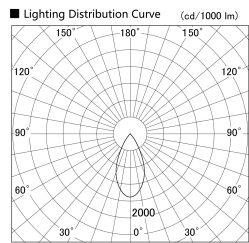

Item no. DD161-0545BB9030

Series Name: AMMA Φ80 series Lens type adjustable Antiglare (DD161-AG)

Installation	Recessed mount
Type	High-efficiency antiglare type adjustable downlight
Fixture wattage	5W
Beam angle	50deg
Color Temp.	3000K
CRI	Ra>90
Luminous	418.15135699374 lm
Body	Die-castaluminumalloy
Body finish	N/A
Trim finish	Black
Reflector finish	Black
IP Rate	IP20
Light source	COB module
Input Voltage	AC220~240V
Dimming Type	Non-Dimmable
Certificate	CE,CCC
Cut Hole	80mm