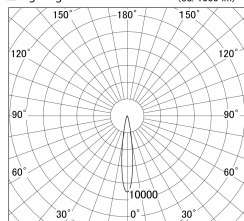

■ Lighting Distribution Curve (cd/1000 lm)