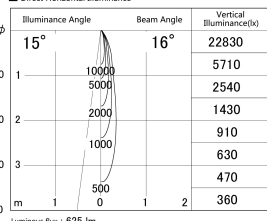

Item no. DD161-0815BB9030

Series Name: AMMA Φ80 series Lens type adjustable Antiglare (DD161-AG)

■ Lighting Distribution Curve (cd/1000 lm)

Installation	Recessed mount
Type	High-efficiency antiglare type adjustable downlight
Fixture wattage	7.5W
Beam angle	16deg
Color Temp.	3000K
CRI	Ra>90
Luminous	626.66736990155 lm
Body	Die-castaluminumalloy
Body finish	N/A
Trim finish	Black
Reflector finish	Black
IP Rate	IP20
Light source	COB module
Input Voltage	AC220~240V
Dimming Type	Non-Dimmable
Certificate	CE,CCC
Cut Hole	80mm