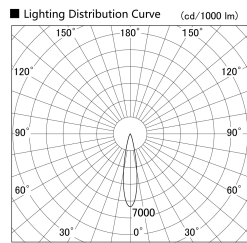

Item no. DD161-0820BB9030

Series Name: AMMA Φ80 series Lens type adjustable Antiglare (DD161-AG)

Installation	Recessed mount
Type	High-efficiency antiglare type adjustable downlight
Fixture wattage	7.5W
Beam angle	20deg
Color Temp.	3000K
CRI	Ra>90
Luminous	750 lm
Body	Die-castaluminumalloy
Body finish	N/A
Trim finish	Black
Reflector finish	Black
IP Rate	IP20
Light source	COB module
Input Voltage	AC220~240V
Dimming Type	Non-Dimmable
Certificate	CE,CCC
Cut Hole	80mm