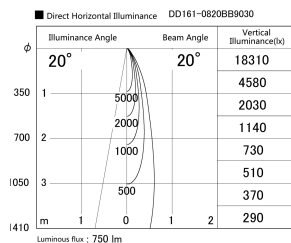

Item no. DD161-0820BB9030

Series Name: AMMA Φ80 series Lens type adjustable Antiglare (DD161-AG)

Installation	Recessed mount
Type	High-efficiency antiglare type adjustable downlight
Fixture wattage	7.5W
Beam angle	20deg
Color Temp.	3000K
CRI	Ra>90
Luminous	750 lm
Body	Die-castaluminumalloy
Body finish	N/A
Trim finish	Black
Reflector finish	Black
IP Rate	IP20
Light source	COB module
Input Voltage	AC220~240V
Dimming Type	Non-Dimmable
Certificate	CE,CCC
Cut Hole	80mm